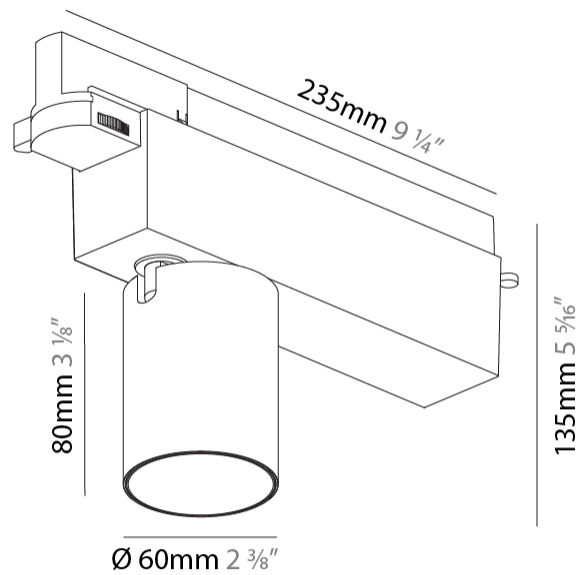

GENERAL

Series: Centriq
Subseries: Centriq 60
Brand: Prolicht
Division: Architectural
Mounting Type: Track
Mounting Location: Ceiling
Subcategory: Spots

PHYSICAL

Shape: Cylinder
Diameter (mm): 60
Diameter (in): 2 3/8
Length (mm): 235
Length (in): 9 1/4
Height (mm): 135
Height (in): 5 5/16
Light Distribution: Adjustable / Direct
Weight (kg): 0.897
Weight (lbs): 1.977
Installation Requirement: Track or profile system
Fixture Finish: SSR / BKV / CWI / CRY / HAB / UFT / ITA / RUA / FTG / MYG / LOD / PUS / FRO / FUP / KIA / POP / BLS / SPG / MEY / GOH / GUM / CHC / COM / ABZ / JAG / OBR / MOS / ROR
Fixture Material: Aluminum

ELECTRICAL

Lamp Type: LED (Zhaga Standard)
Input Wattage (W): 14
Total Output Wattage (W): 12.5
Dimming: Tri-Mode (Non-Dimming and Phase Dimming (120Vac only) and 0-10V Dimming)
Driver Included: Yes
Driver Location: Integrated
Driver Type: Constant Current - Universal
Driver Class: Class 2
Input Voltage (V): 120 - 277
Constant Current (MA): 350

LED

Number of LEDs: 1
Color Temperature (°K): 2700 / 3000 / 3500 / 4000
Max. Delivered Lumen (lm): 940 / 980 / 1029 / 1050
Nominal Lumen (lm): 1386 / 1438 / 1511 / 1542
CRI: >90 CRI
Lamp Life (hrs): 50000
Upon Request: Special Color Temperature Special Led

OPTICAL

Reflector: 20 / 40 / 60
Adjustability: Rotational 340°; Tilt 90°
Upon Request: Special Beam Angles

RATINGS AND CERTIFICATIONS

Certified By: Certified for North American Standards
IP rating: IP20